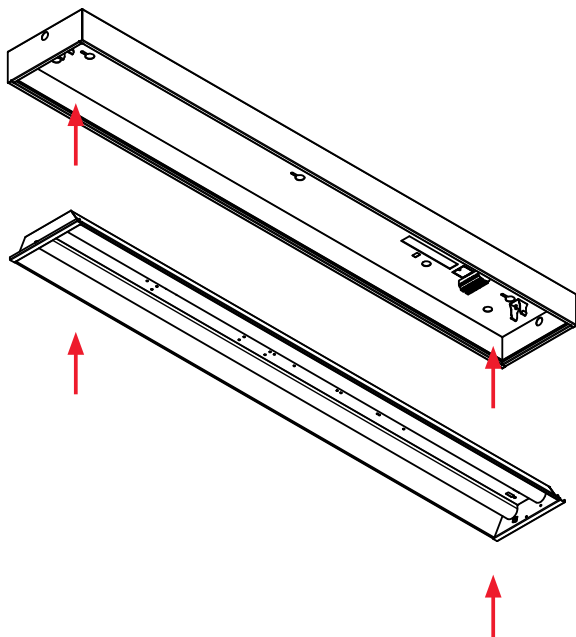

Basic

CE UK CA IP20

220-240V, 50/60Hz, 55W LED

Luminaire without emergency

L1= Live switch 1
L2= Live switch 2
L3= Live switch 3
N= Neutral

Luminaire with emergency

L1= Live switch 1
L2= Live switch 2
L3= Live switch 3
N= Neutral
LusE= Emergency Live unswitch
NusE= Emergency Neutral unswitch