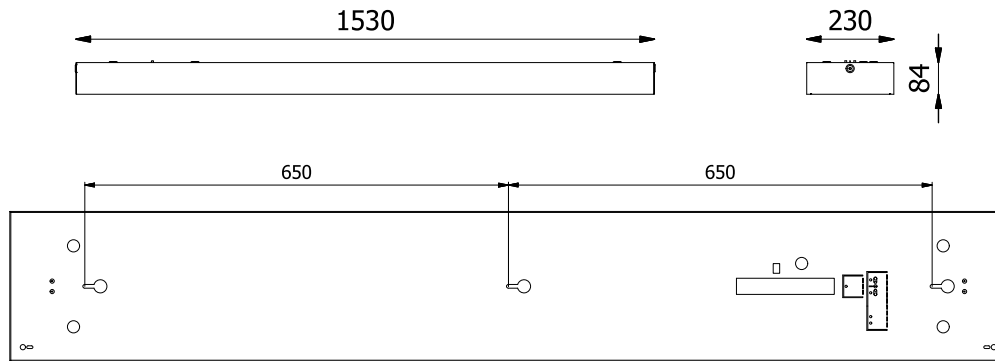

Basic

CE UK CA IP20

220-240V, 50/60Hz, 55W LED

Luminaire without emergency

L1= Live switch 1
L2= Live switch 2
L3= Live switch 3
N= Neutral

Luminaire with emergency

L1= Live switch 1
L2= Live switch 2
L3= Live switch 3
N= Neutral
LusE= Emergency Live unswitch
NusE= Emergency Neutral unswitch